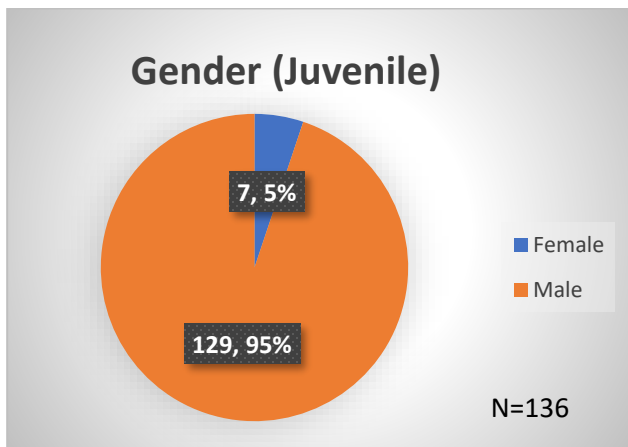

Daily Data Dashboard – July 24, 2023 Demographics for JTDC Population Monday Morning Midnight Count

Total # of probation Involved youth¹: 1,254

¹ Probation Active: Any youth who is pending sentencing with an active social history, has been formally placed on probation or supervision with Cook County Juvenile Probation on the date of the report.

*Age, Gender and Race for Criminal Court population (N=1) is not represented in this report.

Data sources: cFive Supervisor – Probation Population and RMIS – JTDC Population

Daily Data Dashboard – July 24, 2023
Demographics for JTDC Population
Monday Morning Midnight Count