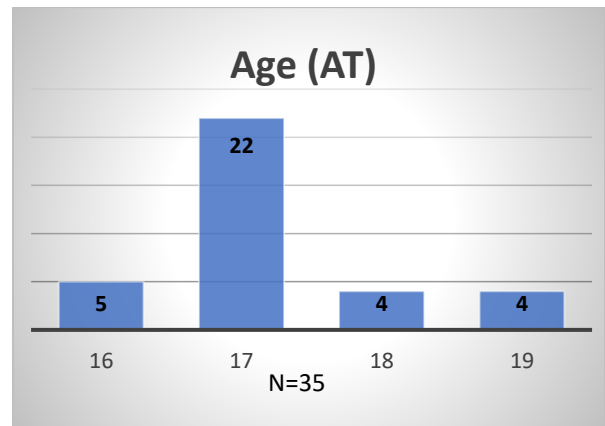

Daily Data Dashboard – July 24, 2023 Demographics for JTDC Population Monday Morning Midnight Count

Total # of probation Involved youth¹: 1,254

¹ Probation Active: Any youth who is pending sentencing with an active social history, has been formally placed on probation or supervision with Cook County Juvenile Probation on the date of the report.

*Age, Gender and Race for Criminal Court population (N=1) is not represented in this report.

Data sources: cFive Supervisor – Probation Population and RMIS – JTDC Population

Daily Data Dashboard – July 24, 2023
Demographics for JTDC Population
Monday Morning Midnight Count