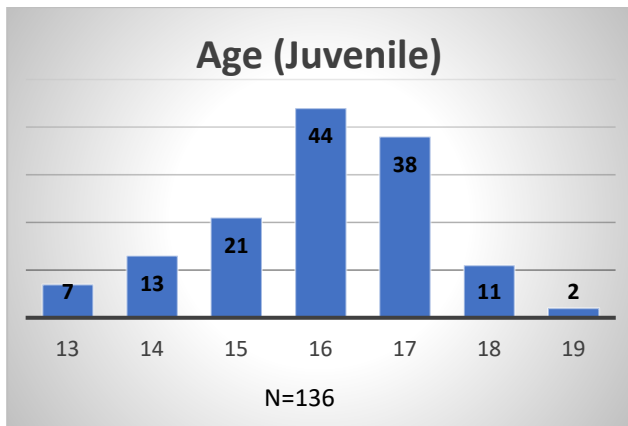

Daily Data Dashboard – July 24, 2023 Demographics for JTDC Population Monday Morning Midnight Count

Total # of probation Involved youth¹: 1,254

¹ Probation Active: Any youth who is pending sentencing with an active social history, has been formally placed on probation or supervision with Cook County Juvenile Probation on the date of the report.

*Age, Gender and Race for Criminal Court population (N=1) is not represented in this report.

Data sources: cFive Supervisor – Probation Population and RMIS – JTDC Population

Daily Data Dashboard – July 24, 2023
Demographics for JTDC Population
Monday Morning Midnight Count