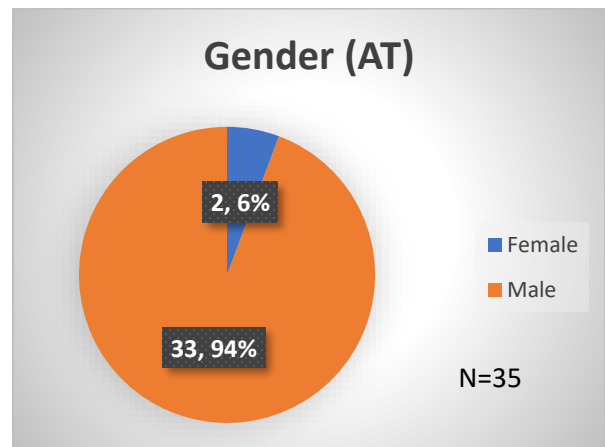

Daily Data Dashboard – July 24, 2023 Demographics for JTDC Population Monday Morning Midnight Count

Total # of probation Involved youth¹: 1,254

¹ Probation Active: Any youth who is pending sentencing with an active social history, has been formally placed on probation or supervision with Cook County Juvenile Probation on the date of the report.

*Age, Gender and Race for Criminal Court population (N=1) is not represented in this report.

Data sources: cFive Supervisor – Probation Population and RMIS – JTDC Population

Daily Data Dashboard – July 24, 2023
Demographics for JTDC Population
Monday Morning Midnight Count