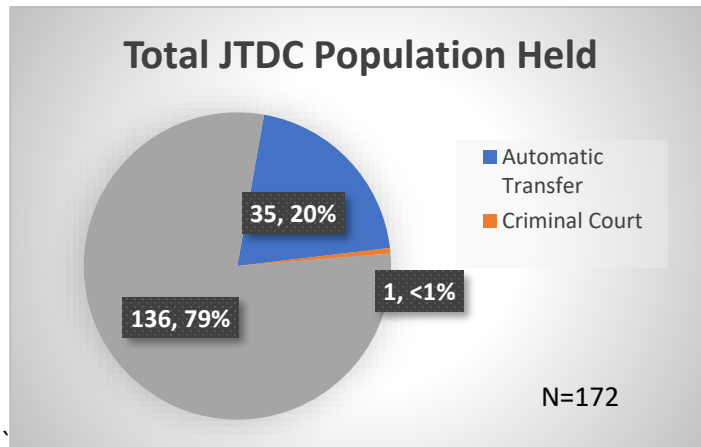

Daily Data Dashboard – July 24, 2023 Demographics for JTDC Population Monday Morning Midnight Count

Total # of probation Involved youth¹: 1,254

¹ Probation Active: Any youth who is pending sentencing with an active social history, has been formally placed on probation or supervision with Cook County Juvenile Probation on the date of the report.

*Age, Gender and Race for Criminal Court population (N=1) is not represented in this report.

Data sources: cFive Supervisor – Probation Population and RMIS – JTDC Population

Daily Data Dashboard – July 24, 2023
Demographics for JTDC Population
Monday Morning Midnight Count